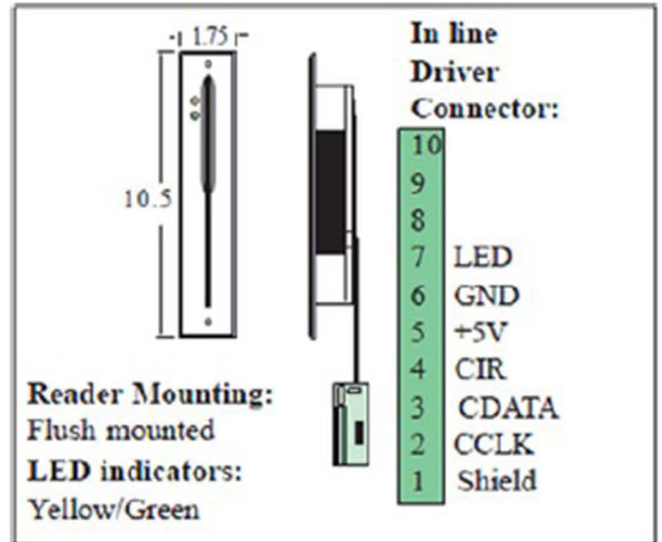

SR1063FLN

Swipe Reader
Mag Stripe
Environmental
Flush Mounted
In-Wall Driver
Lighted:
Yellow: Power on
Green: Door unlocked

Electrical:

5VDC, 30mA

Mechanical:

Weight, 1.5 lbs.
Color: Silver

Interface:

Cable distance 750ft.
6 wire, 22 AWG,
shielded cable.
Ref: Belden 8777