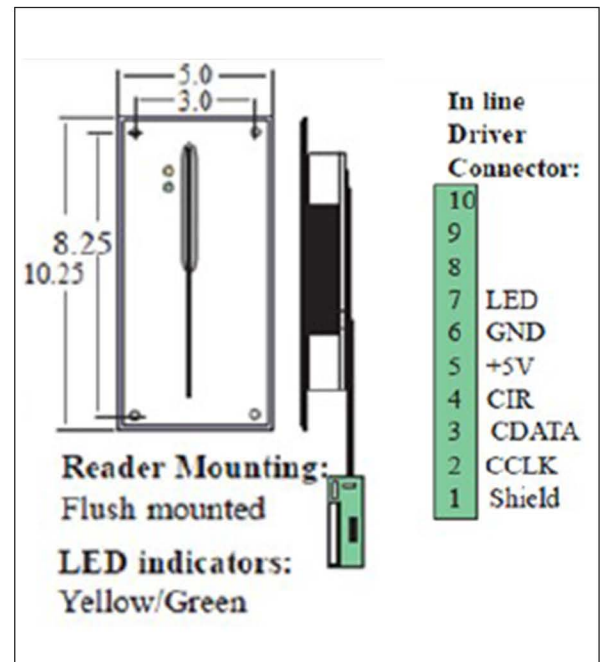

### SR1058SLE

Swipe Reader  
Mag Stripe  
Environmental  
Flush Mounted  
Lighted:  
Yellow: Power on  
Green: Door unlocked

### Electrical:

5VDC, 30mA

### Mechanical:

Weight, 2.3 lbs.  
Color: Silver

### Interface:

Cable distance 750ft.  
6 wire, 22 AWG,  
shielded cable.  
Ref: Belden 8777

Temperature: -22deg. to +150deg. F  
Humidity: 95% non condensing

IR1051FLNS

MSLR1