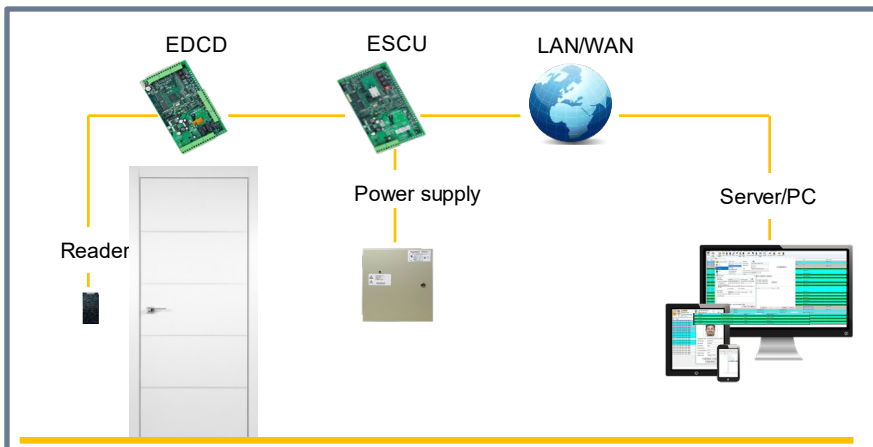

Easily scalable

Enterprise-class software that supports thousands of doors

Millennium Ultra system topology

**MILLENNIUM
ULTRA**

www.mgiaccess.com/millennium-ultra